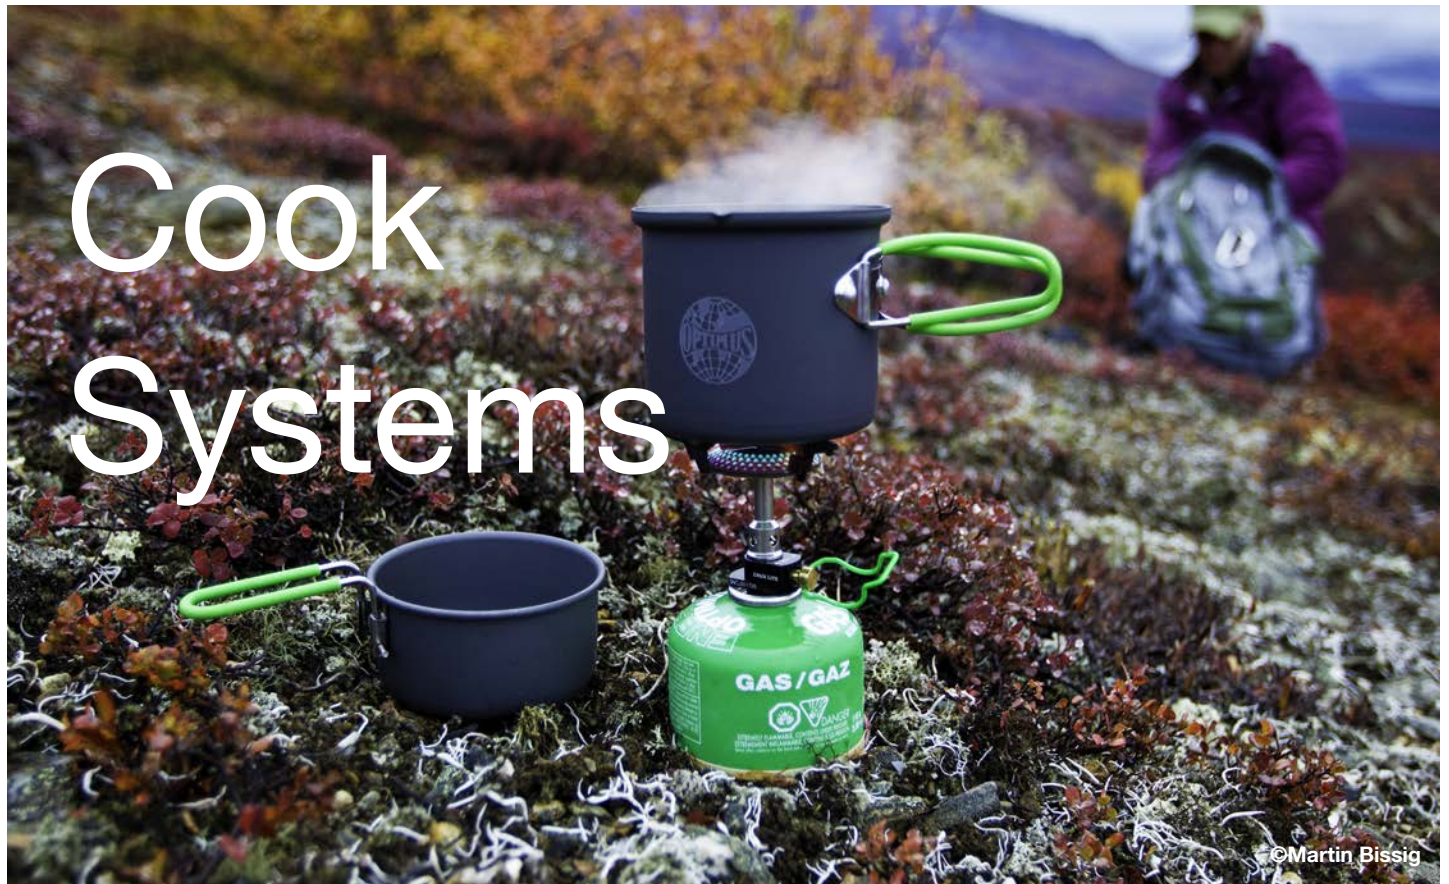

Our systems remove the guesswork. We pick the stove and add the appropriate pots to come up with an entire system – just as compact as everything we make for your outdoor cooking experience. You just point and pick. Then get ready to pack it along for your next adventure outdoors.

Category includes: Elektra Black Edition, Crux Weekend & Crux Lite Solo